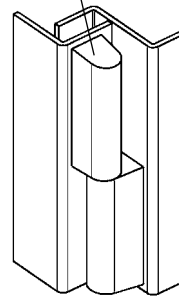

EDELSTAHL® 180° screw-on hinge

STAINLESS STEEL

* Vibration-proof screw 1000-277-09JB

180° plastic screw-on hinge

Chamfered ends preventing the accumulation of dirt

* Vibration proof screw 1000-277-09JB (M5x6)

180° screw-on hinge zinc die black powder coated or AISI 316

Zinc die	1056-U34
AISI 316	1056-U34-PH

Plastic screw-on hinge polyamide GF black; pin stainless steel and insert m.s. raw

1079-U2

180° plastic screw-on hinge

* Vibration proof screw 1000-277-09JB (M5x6)

EDELSTAHL® 180° Stainless steel screw-on hinge

STAINLESS STEEL

Chamfered ends preventing the accumulation of dirt

* M6x8 with washer

Plastic screw-on hinge polyamide GF black; pin stainless steel and insert m.s. raw