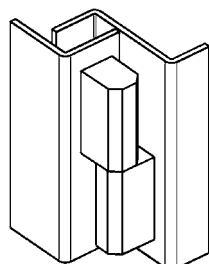

EDELSTAHL® 180° screw-on hinge

STAINLESS STEEL

* Vibration-proof screw 1000-277-09JB

180° plastic screw-on hinge

Chamfered ends preventing the accumulation of dirt

* Vibration proof screw 1000-277-09JB (M5x6)

180° screw-on hinge zinc die black powder coated or AISI 316

Zinc die	1056-U34
AISI 316	1056-U34-PH

Plastic screw-on hinge polyamide GF black; pin stainless steel and insert m.s. raw

1079-U2

180° plastic screw-on hinge

* Vibration proof screw 1000-277-09JB (M5x6)

EDELSTAHL® 180° Stainless steel screw-on hinge

STAINLESS STEEL

Chamfered ends preventing the accumulation of dirt

* M6x8 with washer

Plastic screw-on hinge polyamide GF black; pin stainless steel and insert m.s. raw