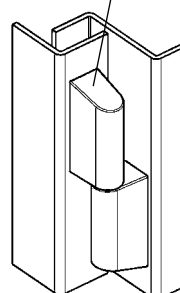

* Vibration proof screw 1000-277-09JB (M5x6)

EDELSTAHL® 180° Stainless steel screw-on hinge

STAINLESS STEEL

Chamfered ends preventing the accumulation of dirt

* M6x8 with washer

Plastic screw-on hinge polyamide GF black; pin stainless steel and insert m.s. raw