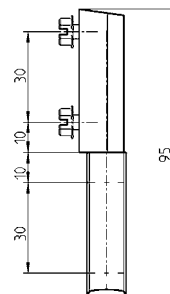

EDELSTAHL® 180° screw-on hinge

STAINLESS STEEL

* Vibration-proof screw 1000-277-09JB

180° plastic screw-on hinge

Chamfered ends preventing the accumulation of dirt

* Vibration proof screw 1000-277-09JB (M5x6)

180° screw-on hinge zinc die black powder coated or AISI 316

Zinc die	1056-U34
AISI 316	1056-U34-PH

Plastic screw-on hinge polyamide GF black; pin stainless steel and insert m.s. raw

1079-U2

180° plastic screw-on hinge