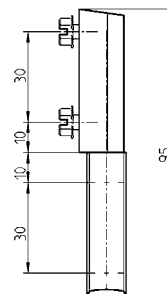

EDELSTAHL® 180° screw-on hinge

STAINLESS STEEL

* Vibration-proof screw 1000-277-09JB

180° plastic screw-on hinge

Chamfered ends preventing the accumulation of dirt

* Vibration proof screw 1000-277-09JB (M5x6)

180° screw-on hinge zinc die black powder coated or AISI 316

Zinc die	1056-U34
AISI 316	1056-U34-PH

Plastic screw-on hinge polyamide GF black; pin stainless steel and insert m.s. raw

1079-U2

180° plastic screw-on hinge

* Vibration proof screw 1000-277-09JB (M5x6)

EDELSTAHL® 180° Stainless steel screw-on hinge

STAINLESS STEEL

Chamfered ends preventing the accumulation of dirt

* M6x8 with washer

Plastic screw-on hinge polyamide GF black; pin stainless steel and insert m.s. raw