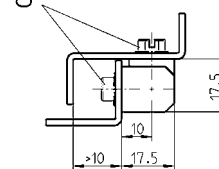

EDELSTAHL® 180° screw-on hinge

STAINLESS STEEL

* Vibration-proof screw 1000-277-09JB

180° plastic screw-on hinge

Chamfered ends preventing the accumulation of dirt

* Vibration proof screw 1000-277-09JB (M5x6)

180° screw-on hinge zinc die black powder coated or AISI 316

Zinc die	1056-U34
AISI 316	1056-U34-PH

Plastic screw-on hinge polyamide GF black; pin stainless steel and insert m.s. raw

1079-U2

180° plastic screw-on hinge

* Vibration proof screw 1000-277-09JB (M5x6)

EDELSTAHL® 180° Stainless steel screw-on hinge

STAINLESS STEEL

Chamfered ends preventing the accumulation of dirt

* M6x8 with washer

Plastic screw-on hinge polyamide GF black; pin stainless steel and insert m.s. raw