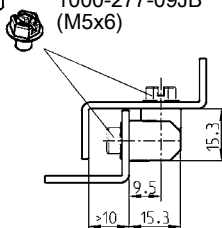

180° screw-on hinge zinc die black powder coated or AISI 316

Zinc die	1056-U34
AISI 316	1056-U34-PH

Plastic screw-on hinge polyamide GF black; pin stainless steel and insert m.s. raw

1079-U2

180° plastic screw-on hinge

* Vibration proof screw 1000-277-09JB (M5x6)

EDELSTAHL® 180° Stainless steel screw-on hinge

STAINLESS STEEL

Chamfered ends preventing the accumulation of dirt

* M6x8 with washer

Plastic screw-on hinge polyamide GF black; pin stainless steel and insert m.s. raw