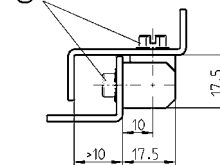

* Vibration-proof screw 1000-277-09JB