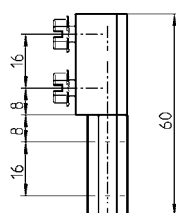

180° screw-on hinge zinc die black powder coated or AISI 316

Zinc die	1056-U34
AISI 316	1056-U34-PH

Plastic screw-on hinge polyamide GF black; pin stainless steel and insert m.s. raw

1079-U2

180° plastic screw-on hinge