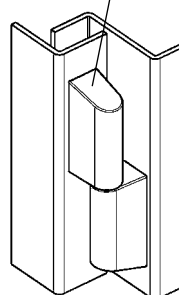

* Vibration proof screw 1000-277-09JB (M5x6)

EDELSTAHL® 180° Stainless steel screw-on hinge

STAINLESS STEEL

Chamfered ends preventing the accumulation of dirt

* M6x8 with washer

Plastic screw-on hinge polyamide GF black; pin stainless steel and insert m.s. raw