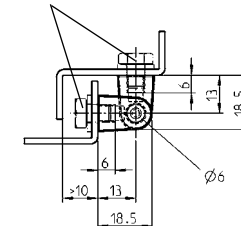

* Vibration proof screw 1000-277-09JB (M5x6)

EDELSTAHL® 180° Stainless steel screw-on hinge

STAINLESS STEEL

Chamfered ends preventing the accumulation of dirt

* M6x8 with washer

Plastic screw-on hinge polyamide GF black; pin stainless steel and insert m.s. raw