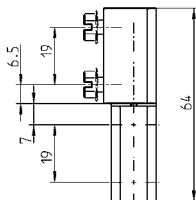

EDELSTAHL® 180° screw-on hinge

STAINLESS STEEL

* Vibration-proof screw 1000-277-09JB

180° plastic screw-on hinge

Chamfered ends preventing the accumulation of dirt

* Vibration proof screw 1000-277-09JB (M5x6)

180° screw-on hinge zinc die black powder coated or AISI 316

Zinc die	1056-U34
AISI 316	1056-U34-PH

Plastic screw-on hinge polyamide GF black; pin stainless steel and insert m.s. raw

1079-U2

180° plastic screw-on hinge

* Vibration proof screw 1000-277-09JB (M5x6)

EDELSTAHL® 180° Stainless steel screw-on hinge

STAINLESS STEEL

Chamfered ends preventing the accumulation of dirt

* M6x8 with washer

Plastic screw-on hinge polyamide GF black; pin stainless steel and insert m.s. raw