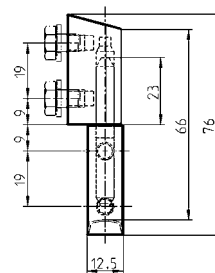

* Vibration proof screw 1000-277-09JB (M5x6)

EDELSTAHL® 180° Stainless steel screw-on hinge

STAINLESS STEEL

Chamfered ends preventing the accumulation of dirt

* M6x8 with washer

Plastic screw-on hinge polyamide GF black; pin stainless steel and insert m.s. raw