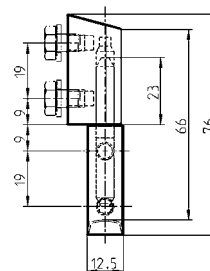

* Vibration proof screw 1000-277-09JB (M5x6)

EDELSTAHL® 180° Stainless steel screw-on hinge

STAINLESS STEEL

Chamfered ends preventing the accumulation of dirt

* M6x8 with washer

Plastic screw-on hinge polyamide GF black; pin stainless steel and insert m.s. raw