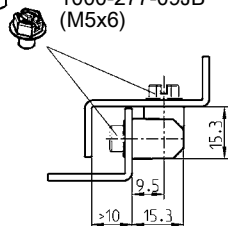

180° screw-on hinge zinc die black powder coated or AISI 316

Zinc die	1056-U34
AISI 316	1056-U34-PH

Plastic screw-on hinge polyamide GF black; pin stainless steel and insert m.s. raw

1079-U2

180° plastic screw-on hinge

* Vibration proof screw 1000-277-09JB (M5x6)

EDELSTAHL® 180° Stainless steel screw-on hinge

STAINLESS STEEL

Chamfered ends preventing the accumulation of dirt

* M6x8 with washer

Plastic screw-on hinge polyamide GF black; pin stainless steel and insert m.s. raw