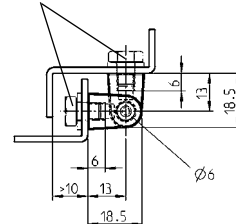

* Vibration proof screw 1000-277-09JB (M5x6)

EDELSTAHL® 180° Stainless steel screw-on hinge

STAINLESS STEEL

Chamfered ends preventing the accumulation of dirt

* M6x8 with washer

Plastic screw-on hinge polyamide GF black; pin stainless steel and insert m.s. raw

1079-U4

Stainless steel screw-on hinge AISI 316

1079-U5-PH

* not included