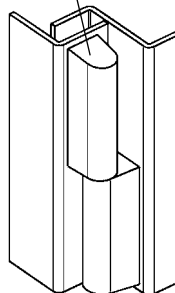

EDELSTAHL® 180° screw-on hinge

STAINLESS STEEL

* Vibration-proof screw 1000-277-09JB

180° plastic screw-on hinge

Chamfered ends preventing the accumulation of dirt

* Vibration proof screw 1000-277-09JB (M5x6)

180° screw-on hinge zinc die black powder coated or AISI 316

Zinc die	1056-U34
AISI 316	1056-U34-PH

Plastic screw-on hinge polyamide GF black; pin stainless steel and insert m.s. raw

1079-U2

180° plastic screw-on hinge

* Vibration proof screw 1000-277-09JB (M5x6)

EDELSTAHL® 180° Stainless steel screw-on hinge

STAINLESS STEEL

Chamfered ends preventing the accumulation of dirt

* M6x8 with washer

Plastic screw-on hinge polyamide GF black; pin stainless steel and insert m.s. raw