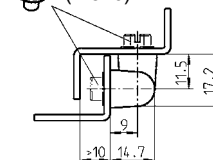

EDELSTAHL® 180° screw-on hinge

STAINLESS STEEL

* Vibration-proof screw 1000-277-09JB

180° plastic screw-on hinge

Chamfered ends preventing the accumulation of dirt

* Vibration proof screw 1000-277-09JB (M5x6)

180° screw-on hinge zinc die black powder coated or AISI 316

Zinc die	1056-U34
AISI 316	1056-U34-PH

Plastic screw-on hinge polyamide GF black; pin stainless steel and insert m.s. raw

1079-U2

180° plastic screw-on hinge

* Vibration proof screw 1000-277-09JB (M5x6)

EDELSTAHL® 180° Stainless steel screw-on hinge

STAINLESS STEEL

Chamfered ends preventing the accumulation of dirt

* M6x8 with washer

Plastic screw-on hinge polyamide GF black; pin stainless steel and insert m.s. raw