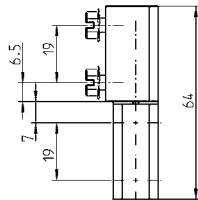

EDELSTAHL® 180° screw-on hinge

STAINLESS STEEL

* Vibration-proof screw 1000-277-09JB

180° plastic screw-on hinge

Chamfered ends preventing the accumulation of dirt

* Vibration proof screw 1000-277-09JB (M5x6)

180° screw-on hinge zinc die black powder coated or AISI 316

Zinc die	1056-U34
AISI 316	1056-U34-PH

Plastic screw-on hinge polyamide GF black; pin stainless steel and insert m.s. raw

1079-U2

180° plastic screw-on hinge

* Vibration proof screw 1000-277-09JB (M5x6)

EDELSTAHL® 180° Stainless steel screw-on hinge

STAINLESS STEEL

Chamfered ends preventing the accumulation of dirt

* M6x8 with washer

Plastic screw-on hinge polyamide GF black; pin stainless steel and insert m.s. raw