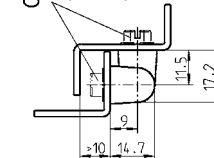

EDELSTAHL® 180° screw-on hinge

STAINLESS STEEL

* Vibration-proof screw 1000-277-09JB

180° plastic screw-on hinge

Chamfered ends preventing the accumulation of dirt

* Vibration proof screw 1000-277-09JB (M5x6)

180° screw-on hinge zinc die black powder coated or AISI 316

Zinc die	1056-U34
AISI 316	1056-U34-PH

Plastic screw-on hinge polyamide GF black; pin stainless steel and insert m.s. raw

1079-U2

180° plastic screw-on hinge

* Vibration proof screw 1000-277-09JB (M5x6)

EDELSTAHL® 180° Stainless steel screw-on hinge

STAINLESS STEEL

Chamfered ends preventing the accumulation of dirt

* M6x8 with washer

Plastic screw-on hinge polyamide GF black; pin stainless steel and insert m.s. raw