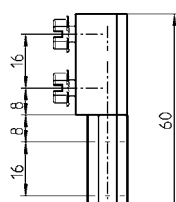

180° screw-on hinge zinc die black powder coated or AISI 316

Zinc die	1056-U34
AISI 316	1056-U34-PH

Plastic screw-on hinge polyamide GF black; pin stainless steel and insert m.s. raw

1079-U2

180° plastic screw-on hinge