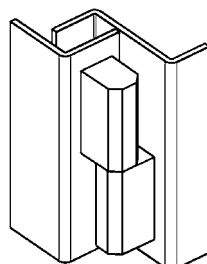

EDELSTAHL® 180° screw-on hinge

STAINLESS STEEL

* Vibration-proof screw 1000-277-09JB

180° plastic screw-on hinge

Chamfered ends preventing the accumulation of dirt

* Vibration proof screw 1000-277-09JB (M5x6)

180° screw-on hinge zinc die black powder coated or AISI 316

Zinc die	1056-U34
AISI 316	1056-U34-PH

Plastic screw-on hinge polyamide GF black; pin stainless steel and insert m.s. raw

1079-U2

180° plastic screw-on hinge

* Vibration proof screw 1000-277-09JB (M5x6)

EDELSTAHL® 180° Stainless steel screw-on hinge

STAINLESS STEEL

Chamfered ends preventing the accumulation of dirt

* M6x8 with washer

Plastic screw-on hinge polyamide GF black; pin stainless steel and insert m.s. raw