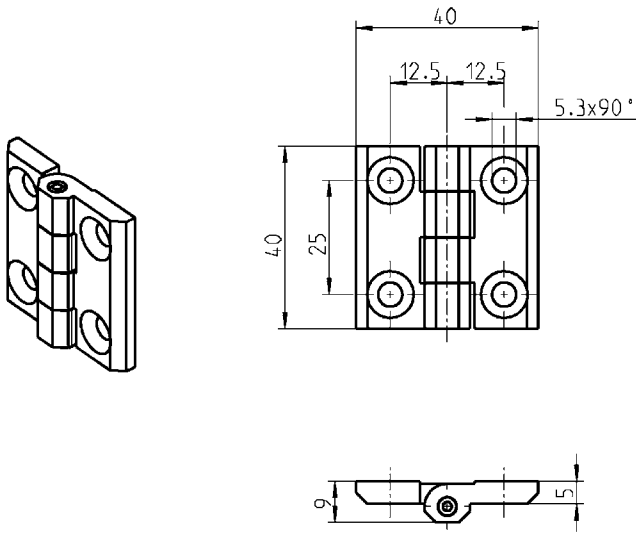

180° Stainless steel screw-on hinge

PROGRAM 1056

Screw-on hinge AISI 316 for countersunk screw M5

1056-U5-PH

Screw-on hinge AISI 316 for countersunk screw M6

1056-U9-PH