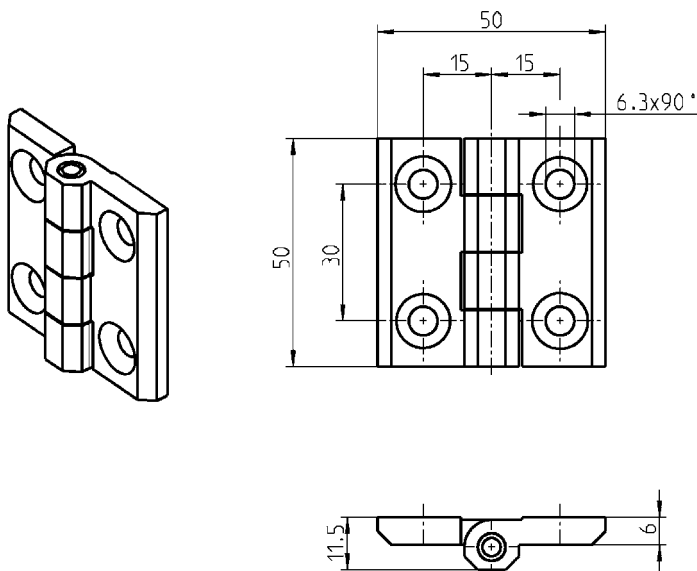

180° Stainless steel screw-on hinge

PROGRAM 1056

Screw-on hinge AISI 316 for countersunk screw M5

1056-U5-PH

Screw-on hinge AISI 316 for countersunk screw M6

1056-U9-PH