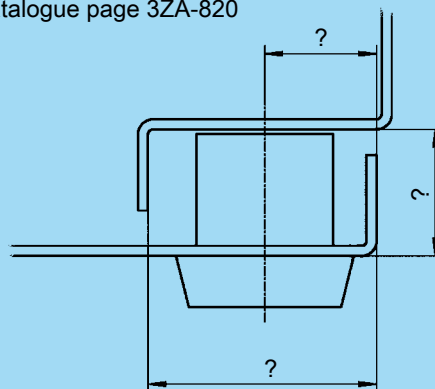

Swinghandle Program 2400

Dimensions for door return
for 1 = see catalogue page 3ZA-820

- 1 Swinghandle
- 2 Rod
- 3 Door
- 4 Cabinet/frame

3K-220

3K-100