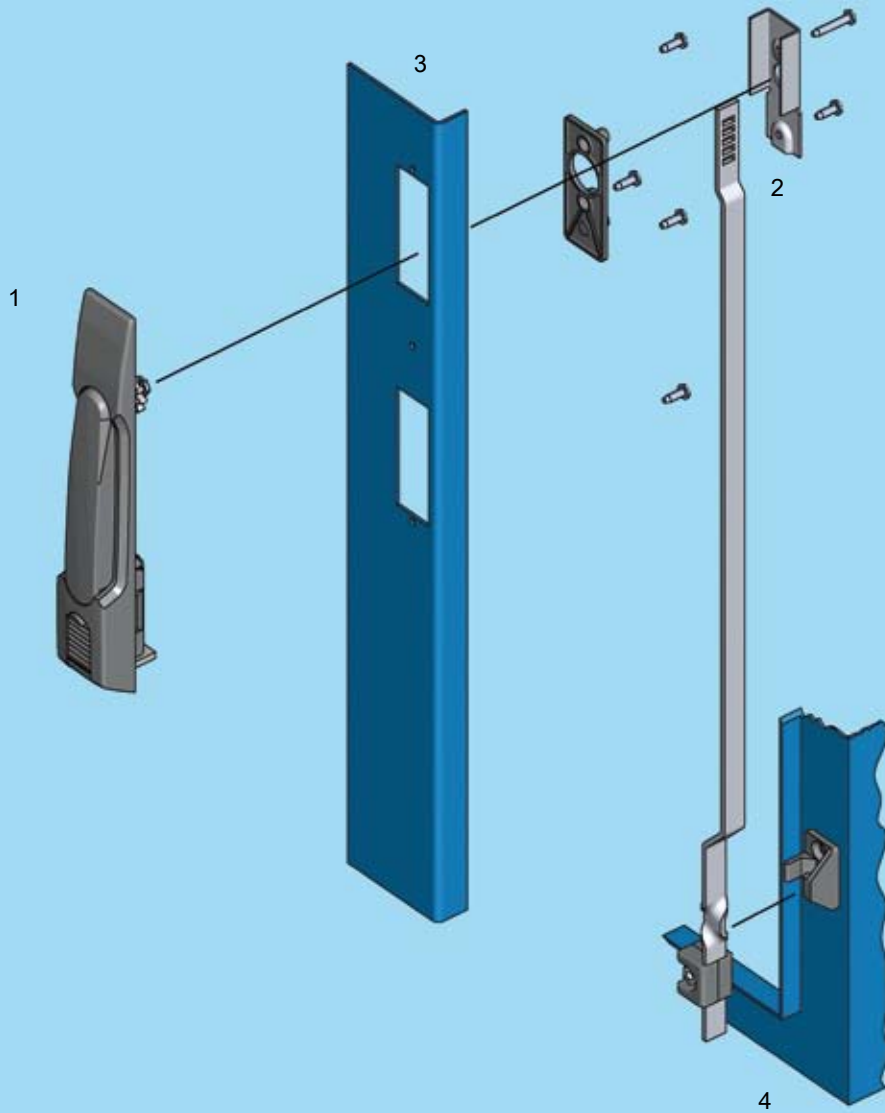

Swinghandle Program 2400

Dimensions for door return
for 1 = see catalogue page 3ZA-820

- 1 Swinghandle
- 2 Rod
- 3 Door
- 4 Cabinet/frame

3K-220

3K-100